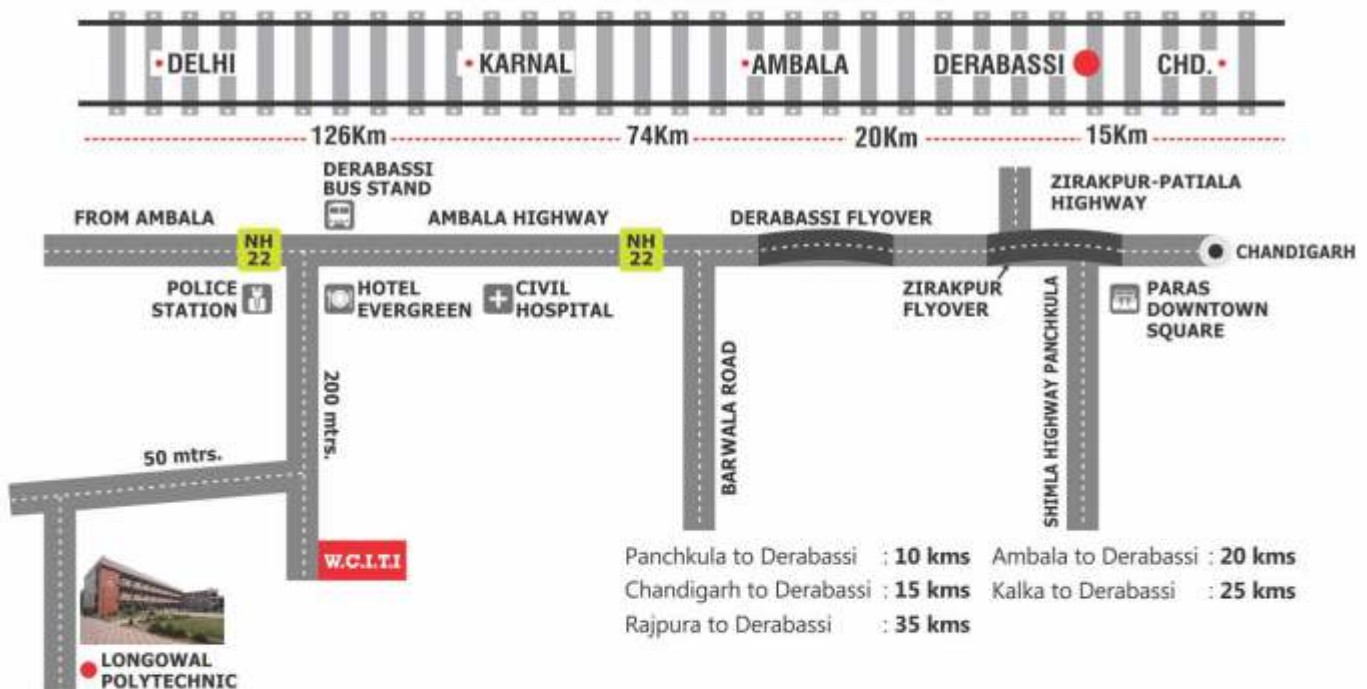

TRAINING & PLACEMENT CELL

Training & Placement Cell is an integral part of the institute. Training activities are organized throughout the year in an effort towards preparing the prospective students for the campus selection programs. The cell keeps in touch with various industries & reputed firms for campus recruitment.

ELECTRONICS & COMM. RECRUITERS	MECHANICAL RECRUITERS	COMPUTER RECRUITERS	ELECTRICAL RECRUITERS	CIVIL RECRUITERS

Estd. 1997

OTHER INSTITUTE

W.C.I.T.I.

Approved by N.C.V.T., D.G.E. & T., Govt. of India, Ministry of Labour & D.T.E. & I.T. Affiliated to P.S.B.T.E. & I.T. Pb.
www.wcitiderabassi.org

Situated at College Road, Derabassi (Mohali) Punjab

Admission Helpline :
01762-282590
98158-01231

NAME OF TRADES	DURATION	ELIGIBILITY	NAME OF TRADES	DURATION	ELIGIBILITY
Refrigeration & A.C. Mechanic	2 Year	Matric	Electronic Mechanic	2 Year	Matric
Instrument Mechanic	2 Year	Matric	Electrician	2 Year	Matric
Radio & T.V. Mechanic	2 Year	Matric	Welder	1 Year	Middle or Matric
Computer Operator & Programing Asstt.	1 Year	Matric or 10+2	Fitter	2 Year	Matric
			Wireman	2 Year	Middle or Matric

LOCATE US - BY TRAIN & ROAD MAP

Admission Helpline : 99151-58000 | 98760-00175

LONGOWAL POLYTECHNIC COLLEGE

Campus : College Road, Shakti Nagar, Derabassi Distt. Mohali (Pb.)
(5 Minutes walking distance from Derabassi Bus Stand)

[f longowalpolytechnicderabassi](https://www.facebook.com/longowalpolytechnicderabassi)